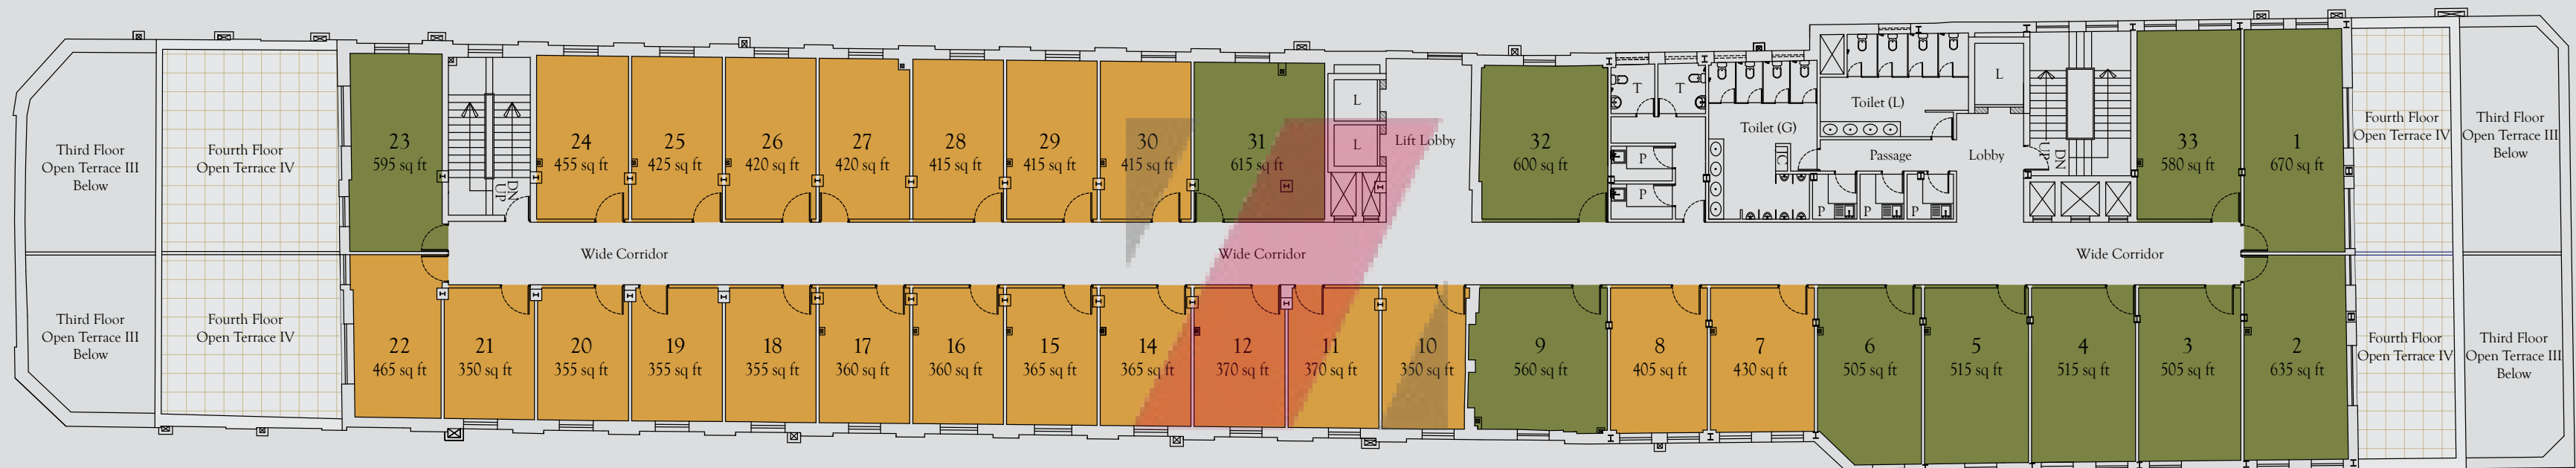

Plans Booklet

Site Plan | Ground Floor

ZRICKS.COM

First Floor

Colour	Square Feet	Units
●	340-460	13
●	505-745	17
●	975-1450	4

P Pantry T Toilet L Lift

⊗ Provision for Mezzanine Floors/Spiral Staircases

ZRICKS.COM

Second Floor

Colour	Square Feet	Units
●	345-460	23
●	505-675	11
●	860-1050	2

P Pantry T Toilet L Lift

⊗ Provision for Mezzanine Floors/Spiral Staircases

ZRICKS.COM

Third Floor

Colour	Square Feet	Units
●	350-465	15
●	505-670	12
●	705-1015	2

P Pantry T Toilet L Lift

⊗ Provision for Mezzanine Floors/Spiral Staircases

ZRICKS.COM

Fourth Floor

Colour	Square Feet	Units
●	350-465	21
●	505-670	11

P Pantry T Toilet L Lift