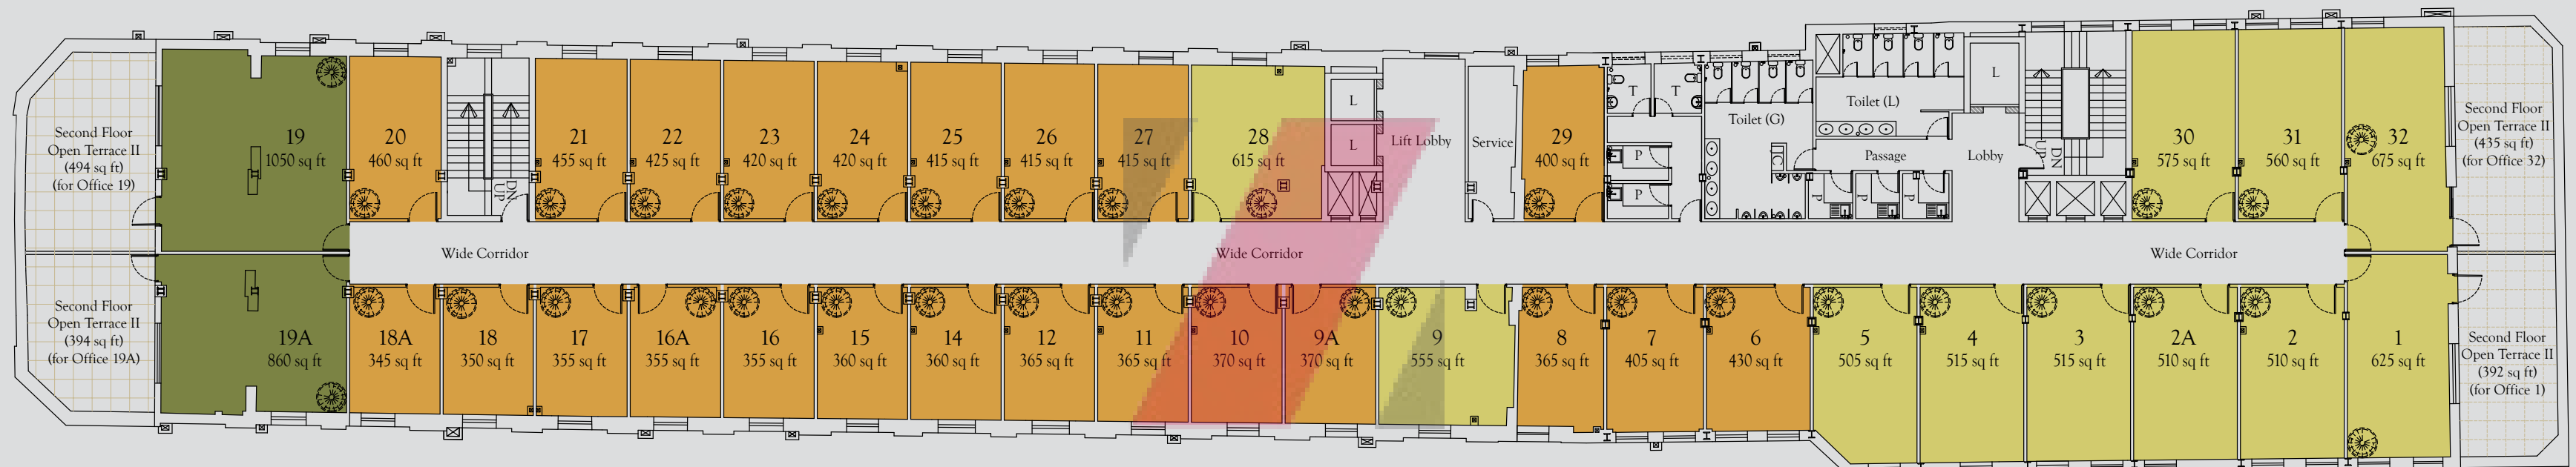

Plans Booklet

Site Plan | Ground Floor

ZRICKS.COM

First Floor

Colour	Square Feet	Units
●	340-460	13
●	505-745	17
●	975-1450	4

P Pantry T Toilet L Lift

⊗ Provision for Mezzanine Floors/Spiral Staircases

ZRICKS.COM

Second Floor

Colour	Square Feet	Units
●	345-460	23
●	505-675	11
●	860-1050	2

P Pantry T Toilet L Lift

⊗ Provision for Mezzanine Floors/Spiral Staircases

ZRICKS.COM

Third Floor

Colour	Square Feet	Units
●	350-465	15
●	505-670	12
●	705-1015	2

P Pantry T Toilet L Lift

⊗ Provision for Mezzanine Floors/Spiral Staircases

ZRICKS.COM

Fourth Floor

Colour	Square Feet	Units
●	350-465	21
●	505-670	11

P Pantry T Toilet L Lift