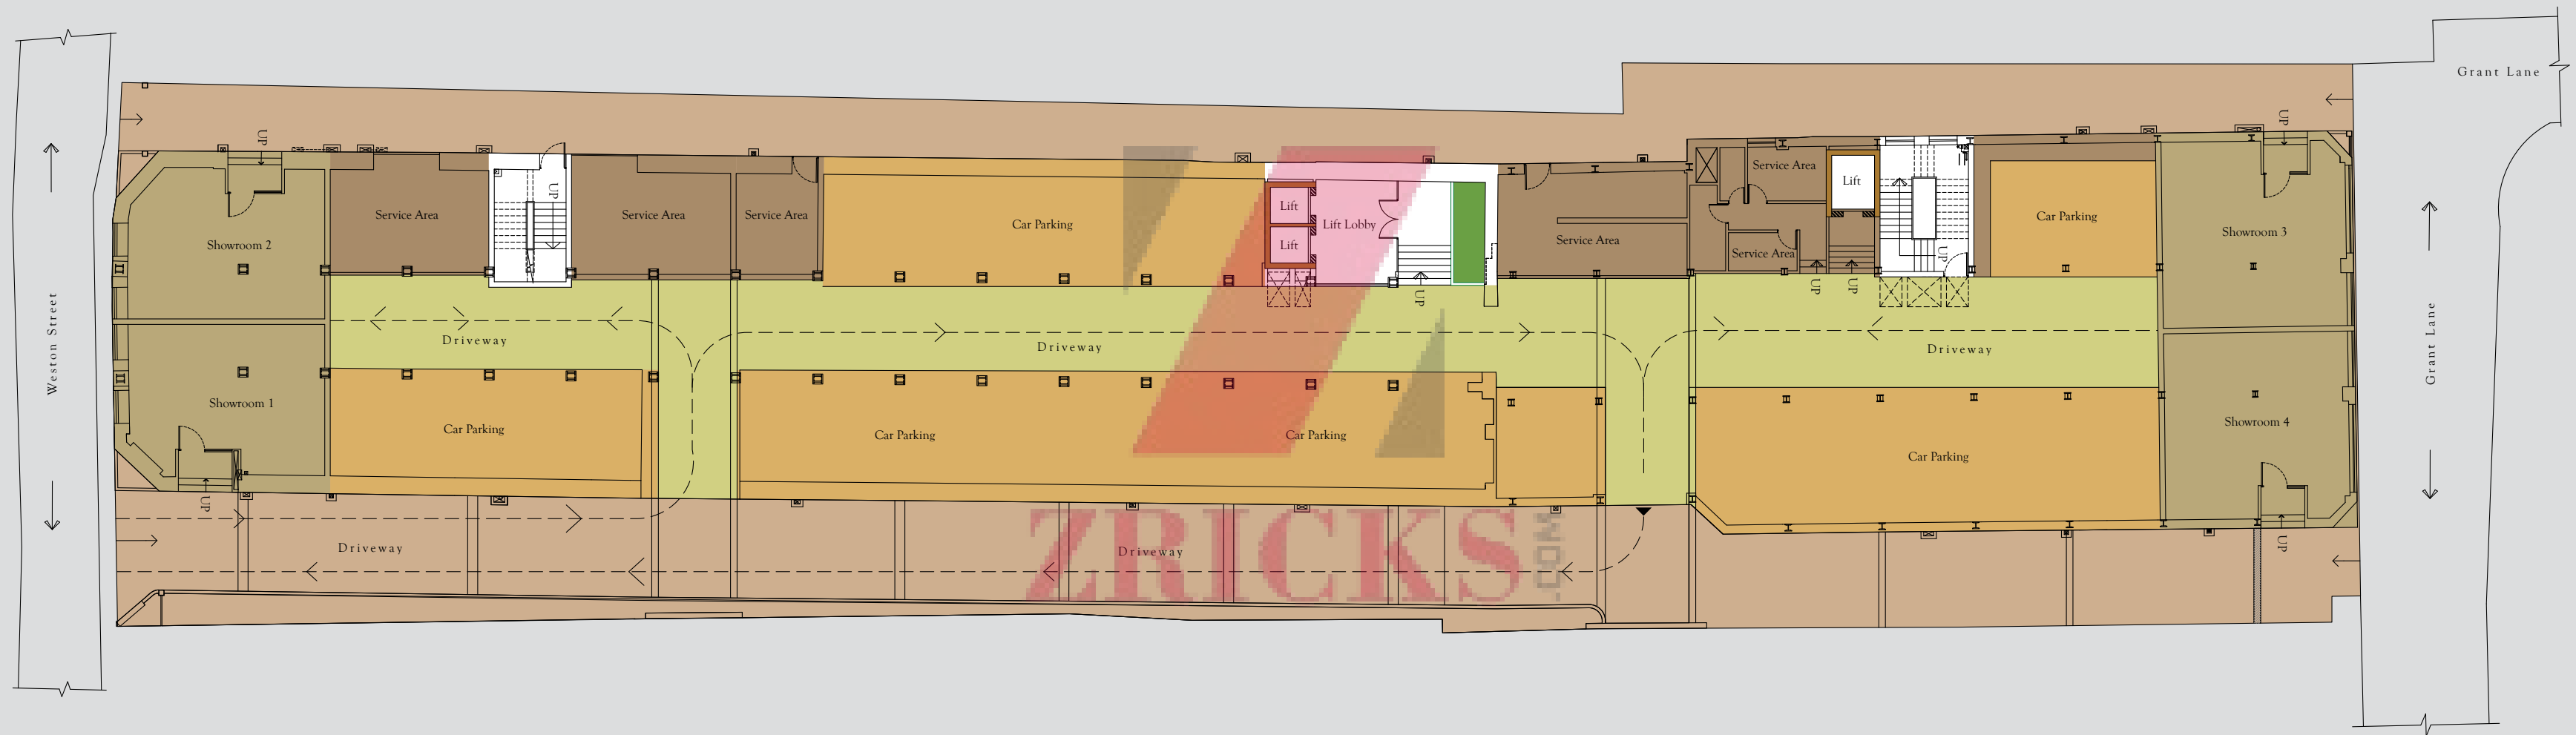

Plans Booklet

Site Plan | Ground Floor

ZRICKS.COM

First Floor

Colour	Square Feet	Units
●	340-460	13
●	505-745	17
●	975-1450	4

P Pantry T Toilet L Lift

⊗ Provision for Mezzanine Floors/Spiral Staircases

ZRICKS.COM

Second Floor

Colour	Square Feet	Units
●	345-460	23
●	505-675	11
●	860-1050	2

P Pantry T Toilet L Lift

⊗ Provision for Mezzanine Floors/Spiral Staircases

ZRICKS.COM

Third Floor

Colour	Square Feet	Units
●	350-465	15
●	505-670	12
●	705-1015	2

P Pantry T Toilet L Lift

⊗ Provision for Mezzanine Floors/Spiral Staircases

ZRICKS.COM

Fourth Floor

Colour	Square Feet	Units
●	350-465	21
●	505-670	11

P Pantry T Toilet L Lift